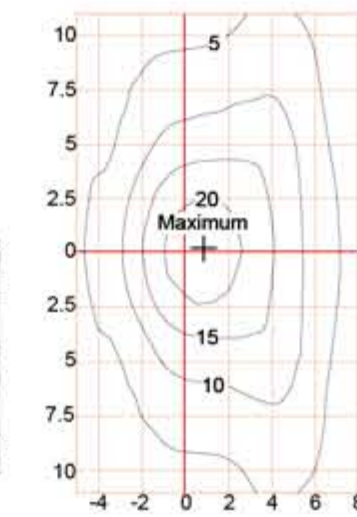

配光曲线 Polar Diagram

Type1