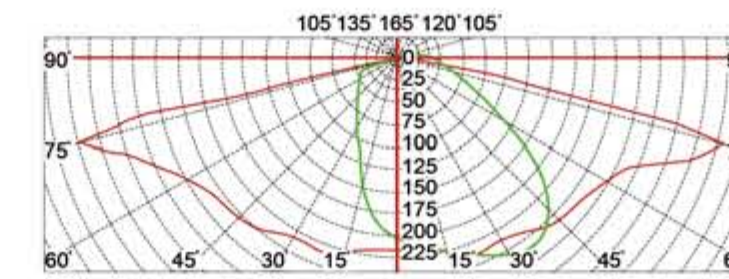

配光曲线 Polar Diagram

Type1