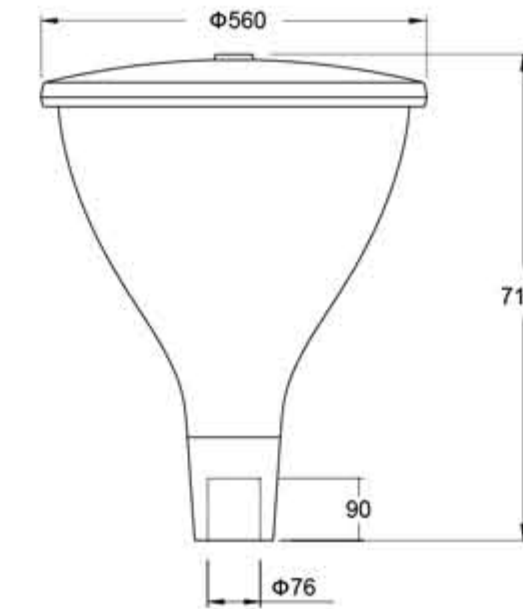

KTSL7513

www.kontakledlight.com

Led Garden Lighting / 庭院灯

灯具尺寸 Product Dimensions(mm)

产品说明：

铝压铸外壳，铝板旋压顶盖
二次配光技术
抗 UV PC 灯罩
整体密封结构

Product description:

Die cast aluminum housing, Aluminum sheet rotating cover
Double photometric diffuser technology
UV-stop PC lamp cover
Sealed lamp housing

配置数据 / Configuration Data:

| 产品型号 Product Code | 额定功率 Rated Power | 初始光通量 Luminous Flux | | | 毛净重 G.W/N.W | 包装尺寸 Packing Size |
|----------------------|---------------------|---------------------|------|------|----------------|----------------------|
| | | WW | NW | CW | | |
| KTSL7513-35(16) | 35W | 3410 | 3520 | 3630 | 11.5/9.2(kgs) | 605x605x750mm |
| KTSL7513-45(20) | 45W | 4345 | 4400 | 4620 | 11.5/9.2(kgs) | 605x605x750mm |
| KTSL7513-55(24) | 55W | 5335 | 5500 | 5720 | 11.5/9.2(kgs) | 605x605x750mm |
| KTSL7513-60(28) | 60W | 5885 | 6050 | 6270 | 11.5/9.2(kgs) | 605x605x750mm |