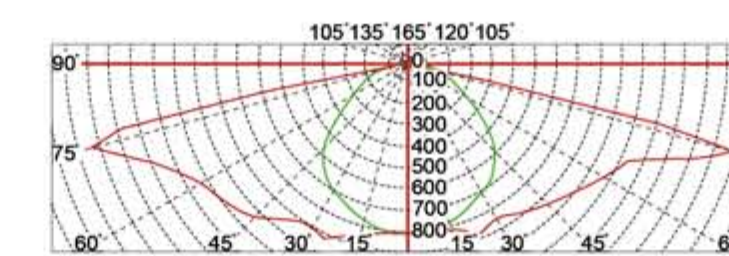

KTSL7513

www.kontakledlight.com

Led Garden Lighting / 庭院灯

灯具尺寸 Product Dimensions(mm)

产品说明：

铝压铸外壳，铝板旋压顶盖
二次配光技术
抗 UV PC 灯罩
整体密封结构

Product description:

Die cast aluminum housing, Aluminum sheet rotating cover
Double photometric diffuser technology
UV-stop PC lamp cover
Sealed lamp housing

配置数据 / Configuration Data:

产品型号 Product Code	额定功率 Rated Power	初始光通量 Luminous Flux			毛净重 G.W/N.W	包装尺寸 Packing Size
		WW	NW	CW		
KTSL7513-35(16)	35W	3410	3520	3630	11.5/9.2(kgs)	605x605x750mm
KTSL7513-45(20)	45W	4345	4400	4620	11.5/9.2(kgs)	605x605x750mm
KTSL7513-55(24)	55W	5335	5500	5720	11.5/9.2(kgs)	605x605x750mm
KTSL7513-60(28)	60W	5885	6050	6270	11.5/9.2(kgs)	605x605x750mm

参考颜色 Reference color : RAL 9005 RAL 7015

配光曲线 Polar Diagram

Type2